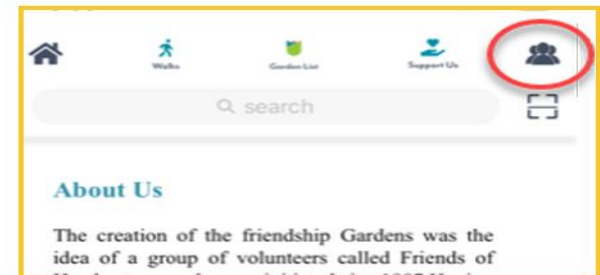

1. 6 The "About Us" icon shows information and a video about how the garden was founded.