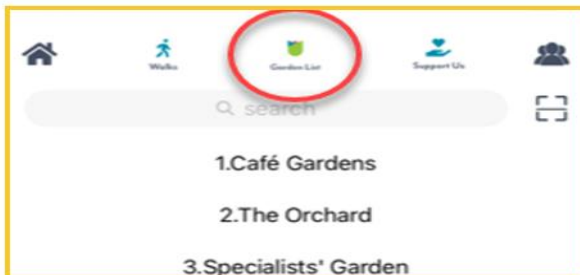

How to Use the Friendship Gardens App

- 1 Open the Friendship Gardens app.

- 2 The "Home" icon shows a map of all the gardens, click a number to view more info and view a video.

- 3 The "Walk" icon shows a list of possible walks around the gardens, select a walk to see the path on the map.