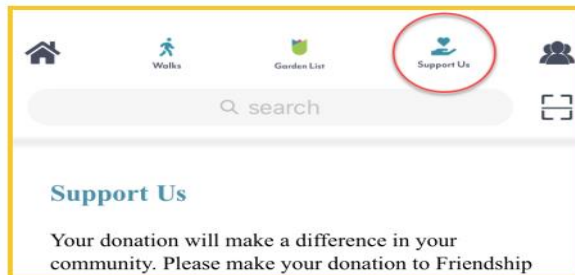

1. 5 The "Support Us" icon shows information for donating to the gardens.