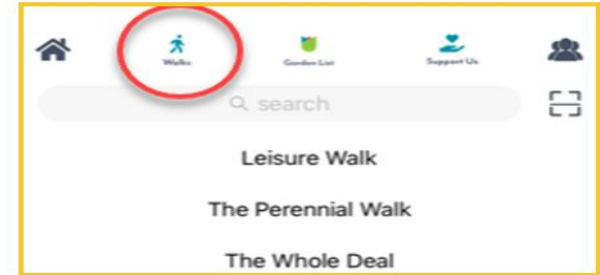

How to Use the Friendship Gardens App

- 1 Open the Friendship Gardens app.

- 2 The "Home" icon shows a map of all the gardens, click a number to view more info and view a video.

- 3 The "Walk" icon shows a list of possible walks around the gardens, select a walk to see the path on the map.